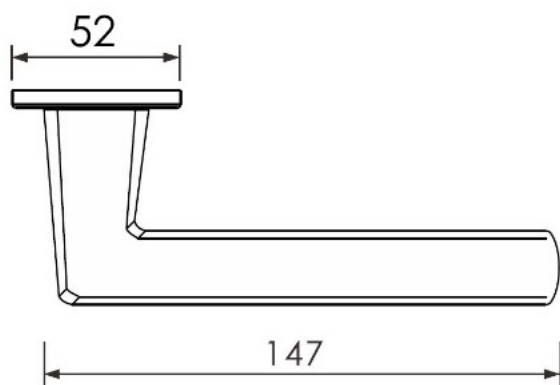

PRODUCT SHEET

Description:

Zamak Door Handle "Jazz", Black Finish, 8x8x95mm Split Spindle, Incl. Round Spring Rosettes, Oval Key Hole, Escutcheons, Hex Key, Wooden Screws, M4 Connecting Screws &, Washers. cc: 38mm.
Door Thickness: 38-50mm.

Item number:

27.20.302-0

Units	Box	Carton	HS Code	Barcode
Pair	1	20	8302411000	
				5704866511919

SISO A/S

Mileparken 11
DK-2740 Skovlunde
Denmark
VAT: DK 24786013

Phone +45 45 830 900

www.siso.dk
siso@siso.dk