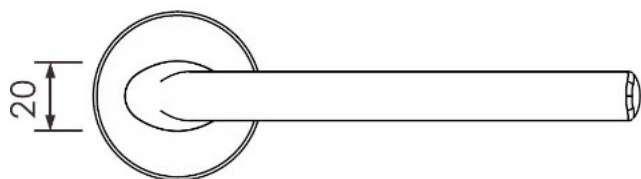

PRODUCT SHEET

Description:

Zamak Door Handle "Jazz", Black Finish, 8x8x95mm Split Spindle, Incl. Round Spring Rosettes, Oval Key Hole, Escutcheons, Hex Key, Wooden Screws, M4 Connecting Screws &, Washers. cc: 38mm.
Door Thickness: 38-50mm.

Item number:

27.20.302-0

Units	Box	Carton	HS Code	Barcode
Pair	1	20	8302411000	
				5704866511919

SISO A/S

Mileparken 11
DK-2740 Skovlunde
Denmark
VAT: DK 24786013

Phone +45 45 830 900

www.siso.dk
siso@siso.dk

Danske Bank
Nytorv Branch
Copenhagen
SWIFT: DABADKKK

Account no.
4180 3112 112936
IBAN Account
DK7230003112112936