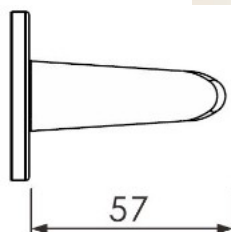

PRODUCT SHEET

Description:

Zamak Door Handle "Jazz", Black Finish, 8x8x95mm Split Spindle, Incl. Round Spring Rosettes, Oval Key Hole, Escutcheons, Hex Key, Wooden Screws, M4 Connecting Screws &, Washers. cc: 38mm.
Door Thickness: 38-50mm.

Item number:

27.20.302-0

Units	Box	Carton	HS Code	Barcode
Pair	1	20	8302411000	
				5704866511919

SISO A/S

Mileparken 11
DK-2740 Skovlunde
Denmark
VAT: DK 24786013

Phone +45 45 830 900

www.siso.dk
siso@siso.dk