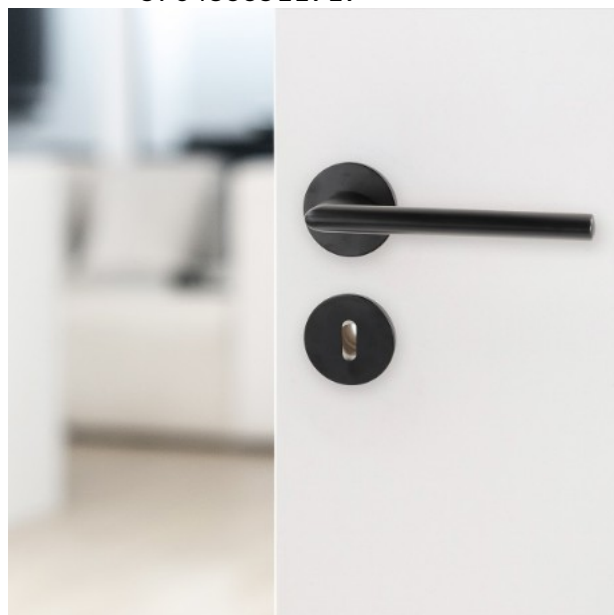

PRODUCT SHEET

Description:

Zamak Door Handle "Jazz", Black Finish, 8x8x95mm Split Spindle, Incl. Round Spring Rosettes, Oval Key Hole, Escutcheons, Hex Key, Wooden Screws, M4 Connecting Screws &, Washers. cc: 38mm.
Door Thickness: 38-50mm.

Item number:

27.20.302-0

Units	Box	Carton	HS Code	Barcode
Pair	1	20	8302411000	
				5704866511919

SISO A/S

Mileparken 11
DK-2740 Skovlunde
Denmark
VAT: DK 24786013

Phone +45 45 830 900

www.siso.dk
siso@siso.dk

Danske Bank
Nytorv Branch
Copenhagen
SWIFT: DABADKKK

Account no.
4180 3112 112936
IBAN Account
DK7230003112112936